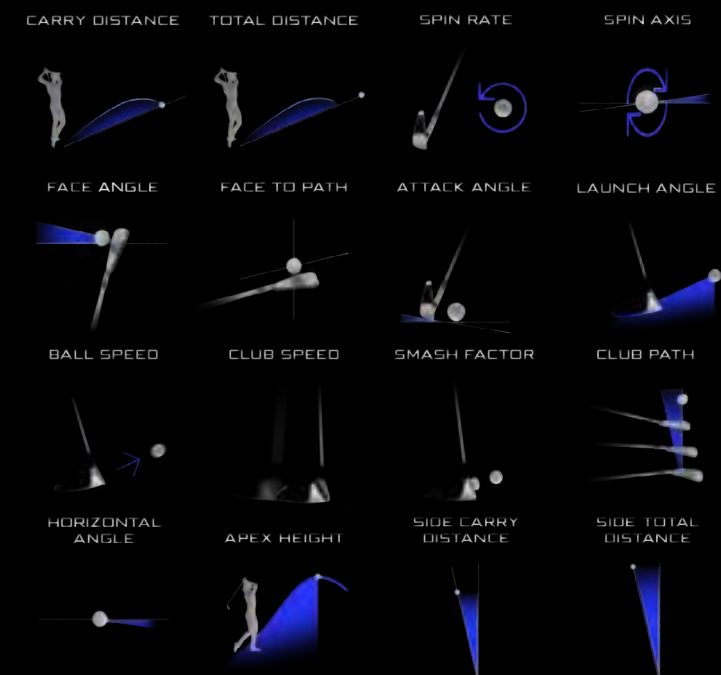

ALL SYNCHRONIZED IN ONE PLACE.

The Full Swing simulator, balance plate data, high definition video, and intuitive software tools are perfectly synchronized to provide a complete overview of your swing in motion.

3 EXCITING TOPGOLF GAMES

TOP CONTENDER

TOP PRESSURE

TOP CHALLENGE

Try to get closest to the pin at our Ocean or Lake courses. The closer you are, the more points you earn.

Rack up points and climb through the levels as you make shots in all nine sections of a single target.

Take aim at varying targets in this game of precision and control.

FULL SWING KIT

FROM THE BRAND WITH THE MOST TRUSTED INDOOR SIMULATOR,
COMPLEMENT YOUR EXPERIENCE OUTSIDE WITH THE MOST
INNOVATIVE LAUNCH MONITOR

[CLICK HERE TO SEE THE VIDEO](#)

ABSOLUTE ACCURACY

16 Points of Club & Ball Data Included

4K CAMERA, 1080P OUTPUT

Review, Save & Share Video of Your Swing

FULL SWING

WWW.FULLSWINGGOLF.COM - SALES@FULLSWINGGOLF.COM