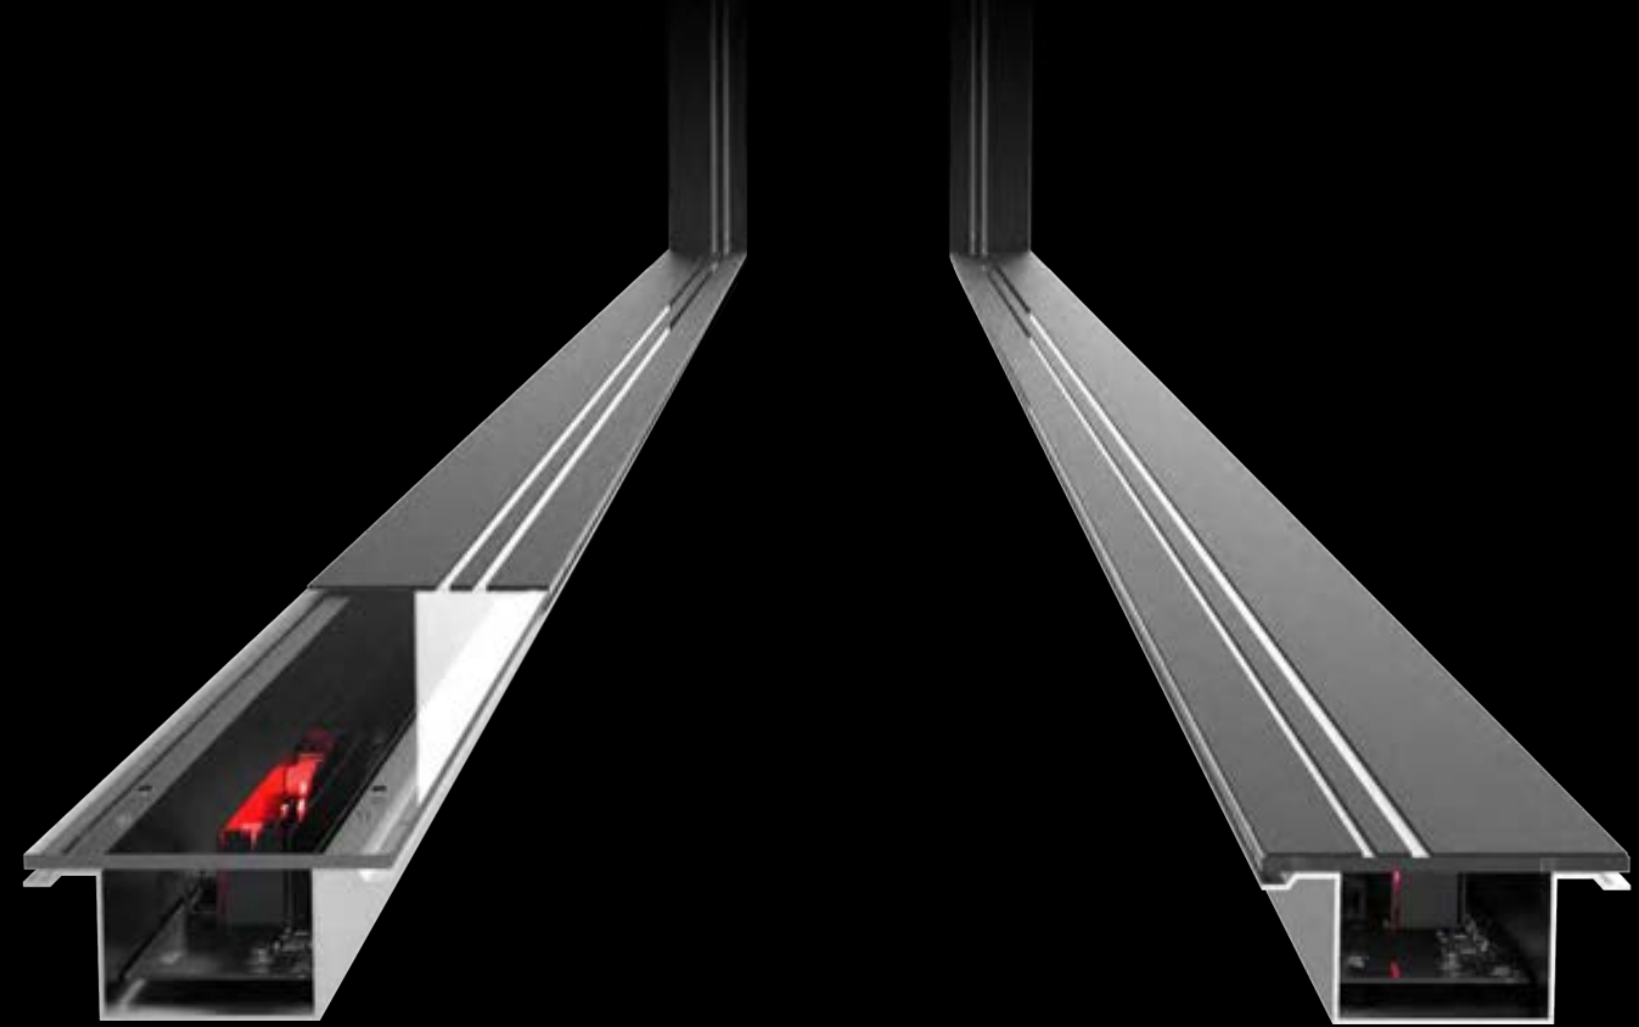

PRO STANDARD

The pro series simulator sets a new standard in the golf industry.

$54,900

DUAL TRACKING TECHNOLOGY **INFRARED LIGHT WAVES**

The fastest and most accurate technology on the market, only the Pro Series features our infrared technology, using 688 infrared sensors across two tracks to measure the ball mid-flight at the speed of light.

PRO WIDESCREEN

Our flagship simulator designed to provide the most immersive experience possible.

30% wider than our Standard model

$64,900