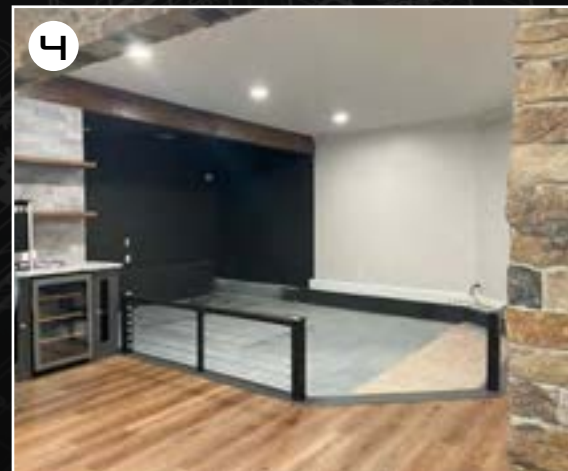

4 Our trained team arrives to complete turnkey installation and training.