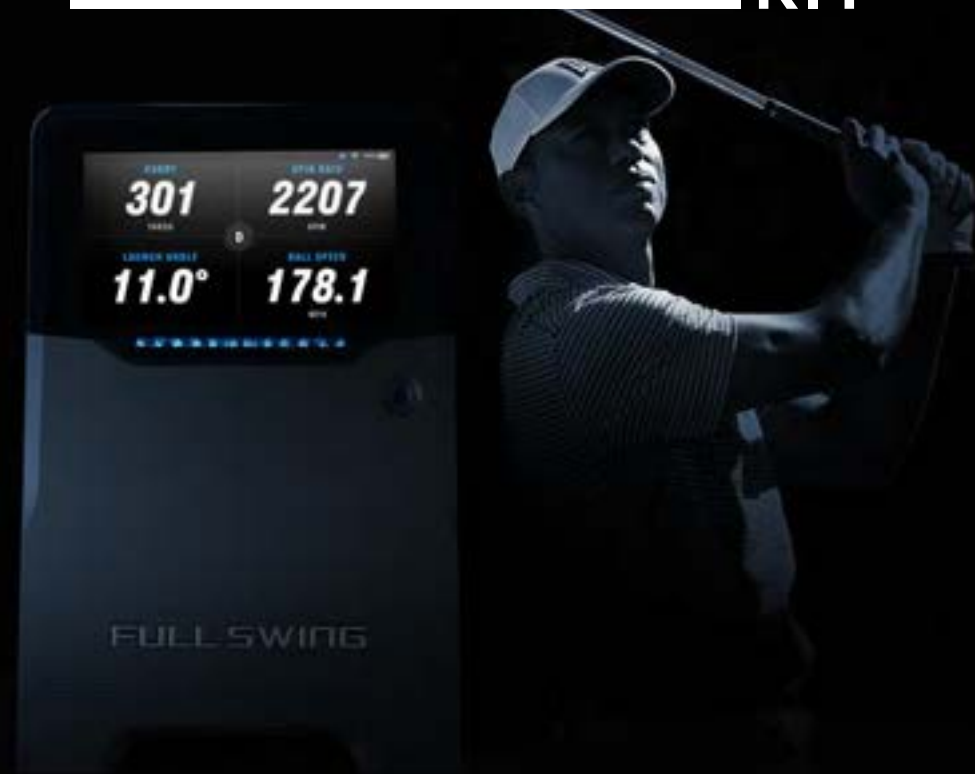

ALL SYNCHRONIZED IN ONE PLACE.

The Full Swing simulator, balance plate data, high definition video, and intuitive software tools are perfectly synchronized to provide a complete overview of your swing in motion.

3 EXCITING TOPGOLF GAMES

TOP CONTENDER

TOP PRESSURE

TOP CHALLENGE

Try to get closest to the pin
at our Ocean or Lake courses.
The closer you are, the more points
you earn.

Rack up points and climb through
the levels as you make shots in all
nine sections of a single target.

Take aim at varying targets
in this game of precision
and control.

FULL SWING KIT

FROM THE BRAND WITH THE MOST TRUSTED INDOOR SIMULATOR,
COMPLEMENT YOUR EXPERIENCE OUTSIDE WITH THE MOST
INNOVATIVE LAUNCH MONITOR