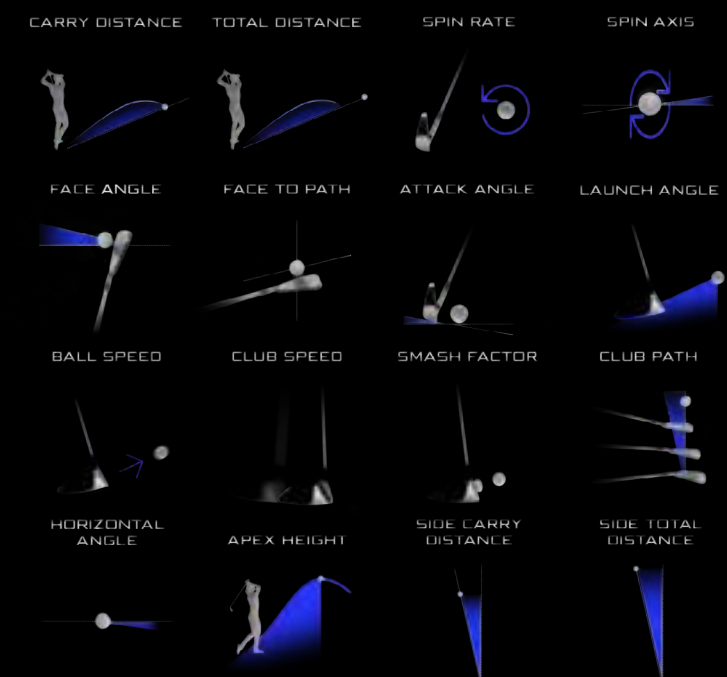

ALL SYNCHRONIZED IN ONE PLACE.

The Full Swing simulator, balance plate data, high definition video, and intuitive software tools are perfectly synchronized to provide a complete overview of your swing in motion.

3 EXCITING TOPGOLF GAMES

TOP CONTENDER

TOP PRESSURE

TOP CHALLENGE

Try to get closest to the pin
at our Ocean or Lake courses.
The closer you are, the more points
you earn.

Rack up points and climb through
the levels as you make shots in all
nine sections of a single target.

Take aim at varying targets
in this game of precision
and control.

FULL SWING KIT

FROM THE BRAND WITH THE MOST TRUSTED INDOOR SIMULATOR,
COMPLEMENT YOUR EXPERIENCE OUTSIDE WITH THE MOST
INNOVATIVE LAUNCH MONITOR

[CLICK HERE TO SEE THE VIDEO](#)

ABSOLUTE ACCURACY

16 Points of Club & Ball Data Included

4K CAMERA, 1080P OUTPUT

Review, Save & Share Video of Your Swing

FULL SWING

WWW.FULLSWINGGOLF.COM - SALES@FULLSWINGGOLF.COM