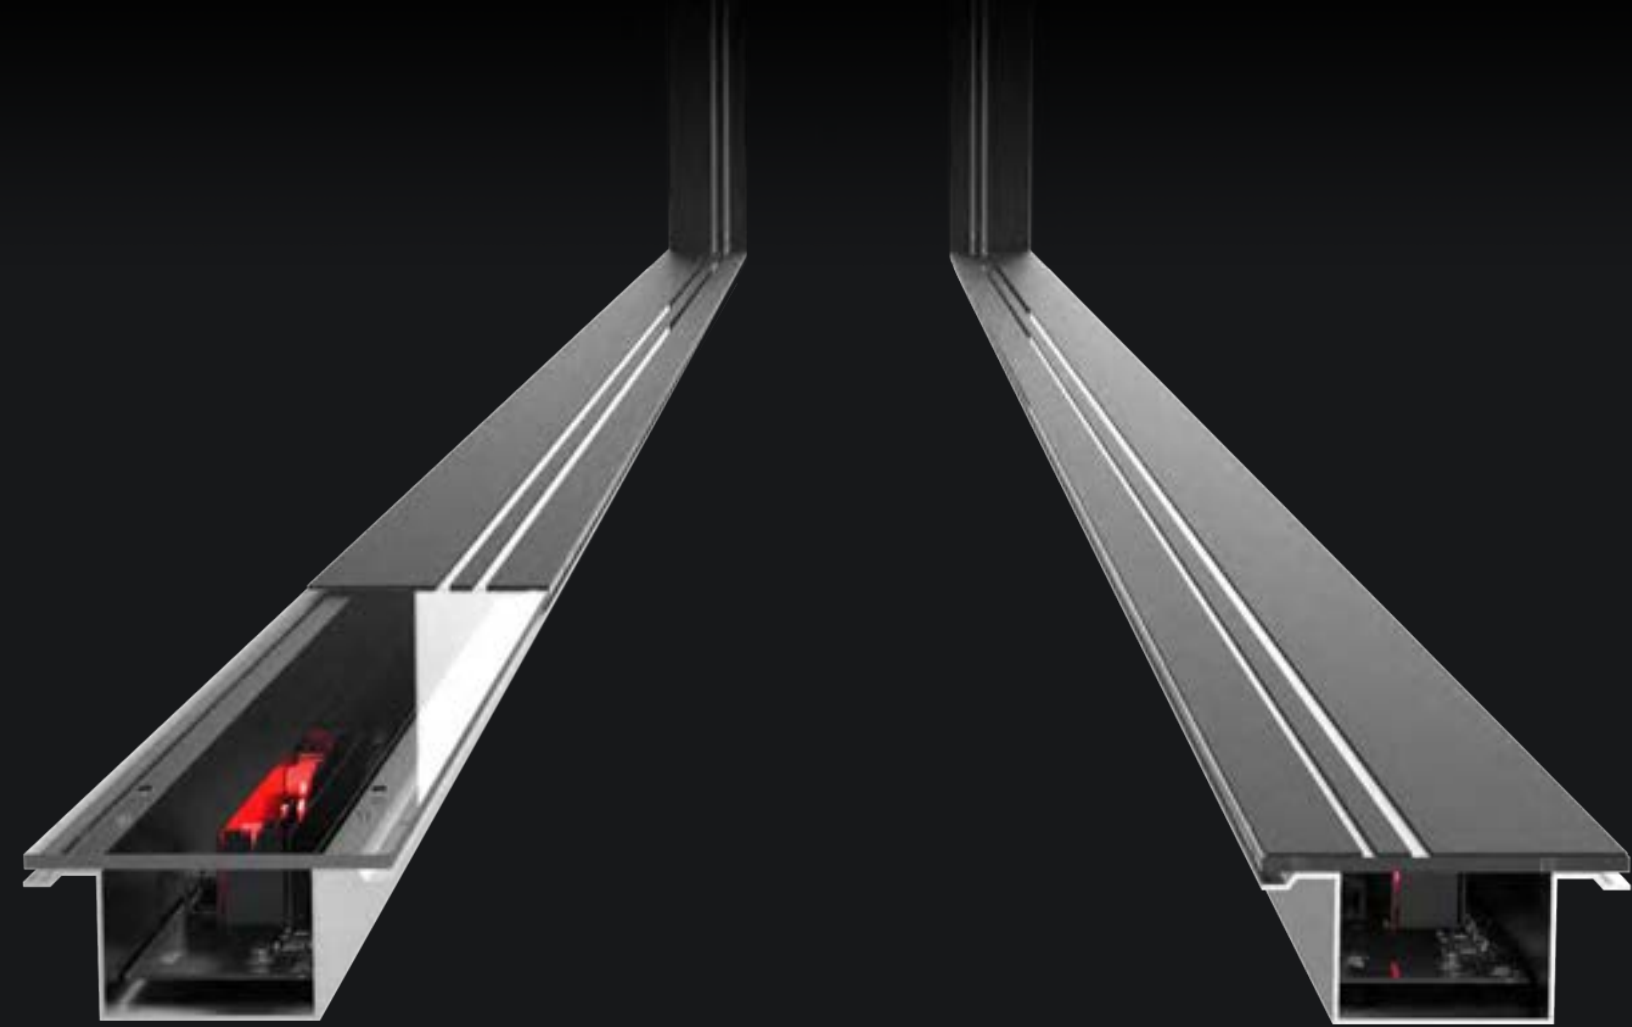

PRO

The pro series simulator sets a new standard in the golf industry.

$54,900