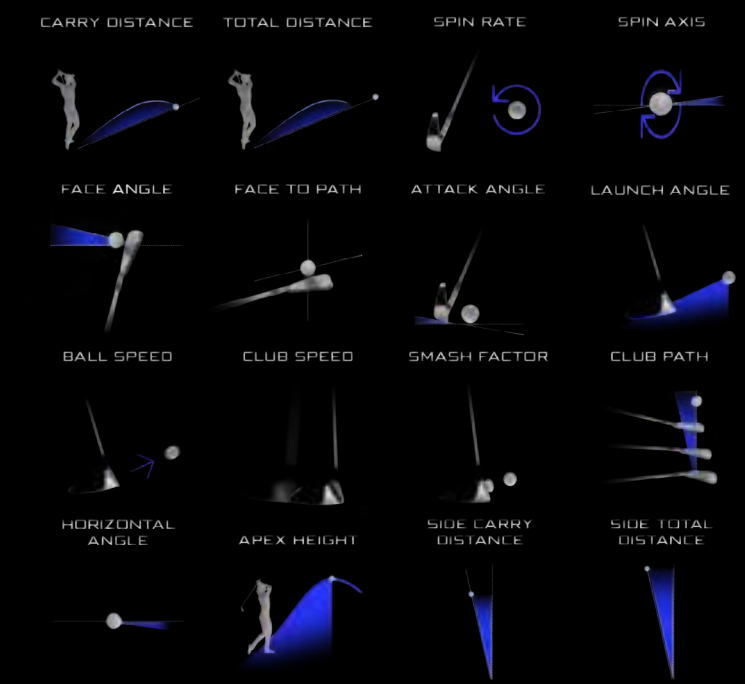

## **LEVERAGE THE TOPGOLF BRAND**

Utilize the Topgolf reach and marketing support to help drive visits and awareness

[CLICK TO SEE A SWING SUITE TESTIMONIAL](#)

# FULL SWING KIT

FROM THE BRAND WITH THE MOST TRUSTED INDOOR SIMULATOR,  
COMPLEMENT YOUR EXPERIENCE OUTSIDE WITH THE MOST  
INNOVATIVE LAUNCH MONITOR

[CLICK HERE TO SEE THE VIDEO](#)

## ABSOLUTE ACCURACY

16 Points of Club & Ball Data Included

## 4K CAMERA, 1080P OUTPUT

Review, Save & Share Video of Your Swing